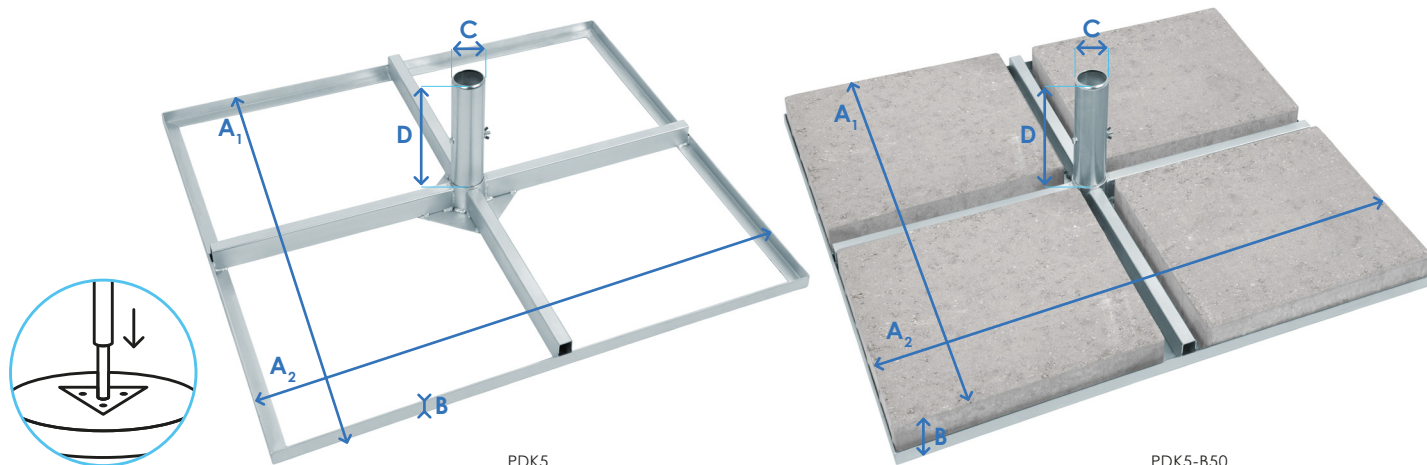

# PDK5-B50

Metal grating

standard tube

PDK5

PDK5-B50

	PDK5	PDK5-B50
Material	steel	concrete, steel
Dimensions [mm]	A <sub>1</sub> : 1090, A <sub>2</sub> : 1090 B: 305	A <sub>1</sub> : 1090, A <sub>2</sub> : 1090, B: 710
Net weight [kg]	12,6 ±3%	173 ±3%

	Available tube
Standard (dimensions [mm])	C: Ø outer 70, D: 250
With a clamping knob (dimensions [mm])	-

	Packaging
Collective packaging [mm]	pallet 1100 x 1100

Dedicated base for parasol model	<b>Strong:</b> 5 x 5 m
Optional base for parasol model	-