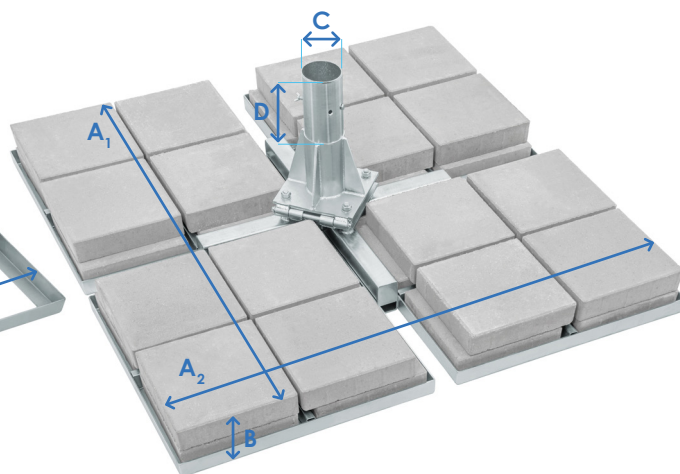

PDK7 Plus / PDK7-B40 Plus

Metal grating

PDK7 Plus

PDK7-B40 Plus

	PDK7 Plus	PDK7-B40 Plus
Material	steel	concrete, steel
Dimensions [mm]	A ₁ : 1880, A ₂ : 1880, C: 129, D: 200	A ₁ : 1880, A ₂ : 1880, B: 165, C: 129, D: 200
Net weight [kg]	130 ±3%	1000 ±3%

Packaging	
Collective packaging [mm]	pallet 1200 x 1100 x 800

Dedicated base for parasol model	Giant Plus: 6 x 6 m, 7 x 7 m
Optional base for parasol model	-