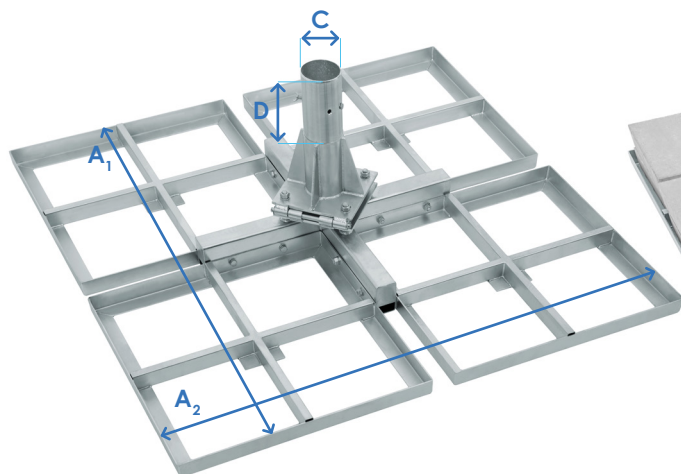

PDK7 Plus / PDK7-B40 Plus

Metal grating

PDK7 Plus

PDK7-B40 Plus

	PDK7 Plus	PDK7-B40 Plus
Material	steel	concrete, steel
Dimensions [mm]	A ₁ : 1880, A ₂ : 1880, C: 129, D: 200	A ₁ : 1880, A ₂ : 1880, B: 165, C: 129, D: 200
Net weight [kg]	130 ±3%	1000 ±3%

Packaging	
Collective packaging [mm]	pallet 1200 x 1100 x 800

Dedicated base for parasol model	Giant Plus: 6 x 6 m, 7 x 7 m
Optional base for parasol model	-