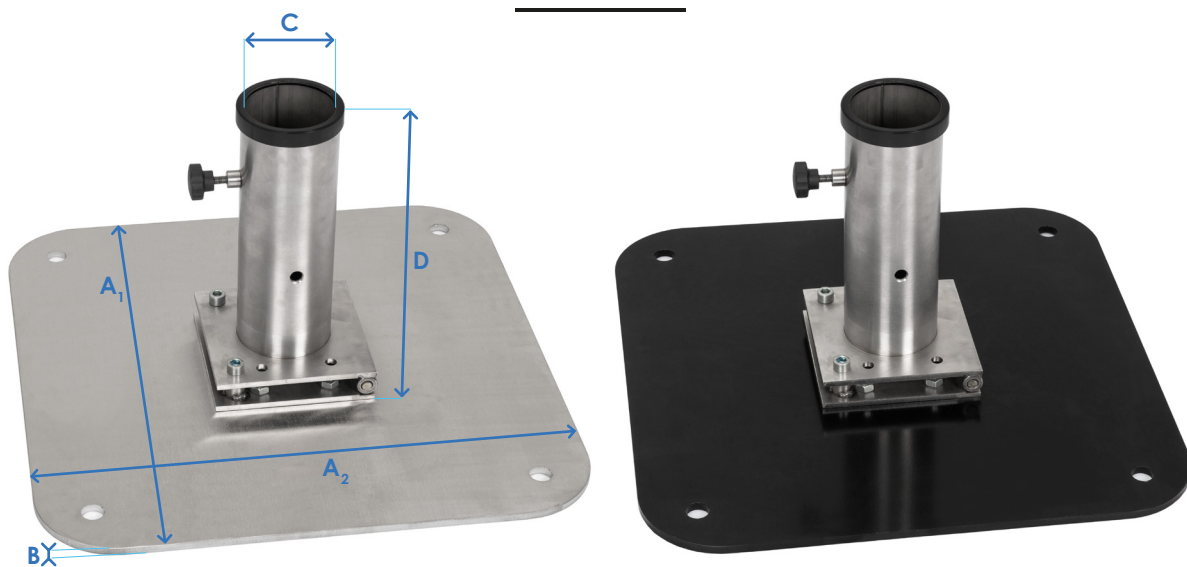

PDP 50

| | | |
|-----------------|---|--|
| Dimensions [mm] | A ₁ : 500, A ₂ : 500, B: 8, C: Ø inner 80, D: 276 | |
| Color | gray or black | |

| | Plate base | Tube |
|-------------------------|----------------|-----------------|
| Material | steel | steel |
| Net weight [kg] | 14,2 | 5 |
| Gross weight [kg] | 14,7 | 5,2 |
| Package dimensions [mm] | 520 x 520 x 40 | 170 x 170 x 300 |

| | |
|----------------------------------|-----------------|
| Dedicated base for parasol model | - |
| Optional base for parasol model | Atlantic |