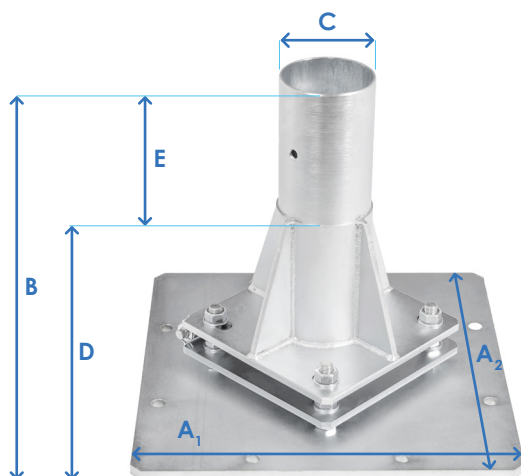

PDP7 Plus

Material	steel
Dimensions [mm]	A ₁ : 550, A ₂ : 550, B: 494, C: Ø 129, D: 294, E: 200
Net weight [kg]	64

	Packaging
Collective packaging [mm]	pallet 1200 x 800 x 600

Dedicated base for parasol model	Giant Plus: 6 x 6 m, 7 x 7 m
Optional base for parasol model	-