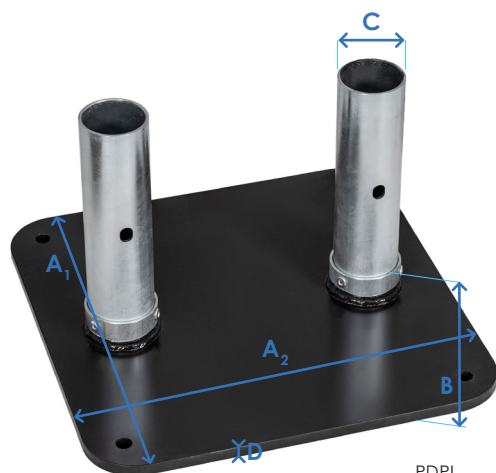

# PDPI / PDPI+R

Plate base

PDPI  
plate base

PDPI+R  
rotary plate base

	PDPI	PDPI+R
Dimensions [mm]	A <sub>1</sub> : 400, A <sub>2</sub> : 400, B: 42, C: Ø 63,5, D: 12	A <sub>1</sub> : 405, A <sub>2</sub> : 405, B: 95, C: Ø 63,5
Material	steel	steel, aluminum
Net weight [kg]	17,5 ±3%	36 ±3%

	Packaging	
Unit packaging [mm]	cardboard box 410 x 410 x 262	cardboard box 413 x 413 x 314

Dedicated base for parasol model	<b>Ibiza Plus</b>
Optional base for parasol model	-