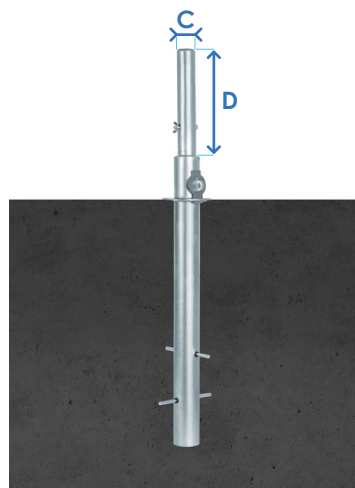

PDZ

Ground-mounted base

standard tube

Material	steel
Net weight [kg]	5,5 ±3%
	Available tube
Standard (dimensions [mm])	C: Ø outer 45, D: 200 C: Ø outer 55, D: 250
With a clamping knob (dimensions [mm])	-
	Packaging
Package dimensions [mm]	900 x 170 x 170
Dedicated base for parasol model (with tube [mm])	Easy Up (Ø outer 45): 2,5 x 2,5 m, 3 x 3 m, 3 m / 8, 3,5 m / 8, 4 m / 8; Easy Up Plus (Ø outer 55): 3,5 x 3,5 m; Classic (Ø outer 45): 3 x 3 m; Classic (Ø outer 55): 3,5 x 3,5 m, 4 x 4 m, 4 m / 8; Telescopic (Ø outer 55): 3 x 3 m, 3,5 x 3,5 m, 4 x 4 m; Rectangular (Ø outer 55): 2 x 3 m, 3 x 4 m
Optional base for parasol model	-